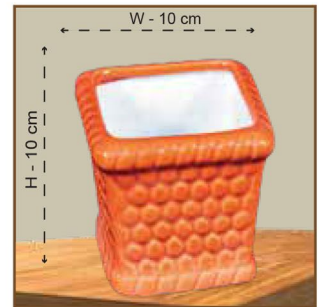

Code No. Price
NCPL - 140 ₹ 90