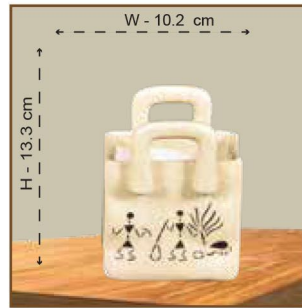

## Ceramic Pots

Code No. Price  
NCPL - 405 ₹ 290

Code No. Price  
NCPL - 413 ₹ 300

Code No. Price  
NCPL - 417 ₹ 220

Code No. Price  
NCPL - 420 ₹ 290

Code No. Price  
NCPL - 423 ₹ 220

Code No. Price  
NCPL - 440 ₹ 320