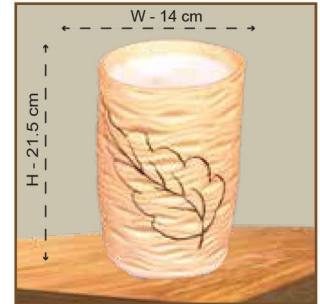

Code No. Price
NCPL - 324 ₹ 360