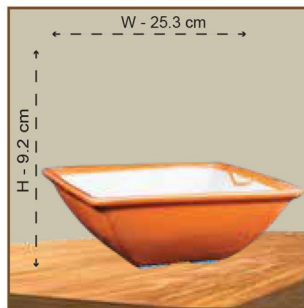

Code No. Price
NCPL - 144 ₹ 440