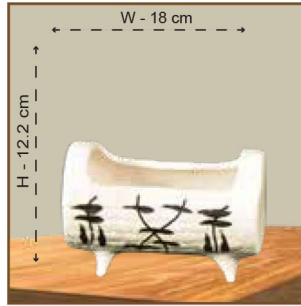

Code No. Price
NCPL - 463 ₹ 320