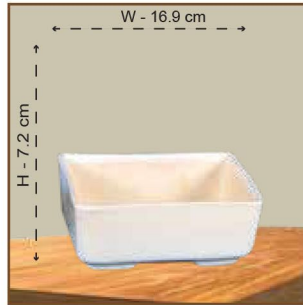

## Ceramic Pots

Code No. Price  
NCPL - 218 ₹ 310

Code No. Price  
NCPL - 219 ₹ 140

Code No. Price  
NCPL - 220 ₹ 110

Code No. Price  
NCPL - 221 ₹ 90

Code No. Price  
NCPL - 222 ₹ 44

Code No. Price  
NCPL - 223 ₹ 130