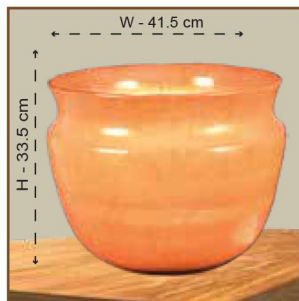

Code No. Price
NCPL - 205 ₹ 2,500