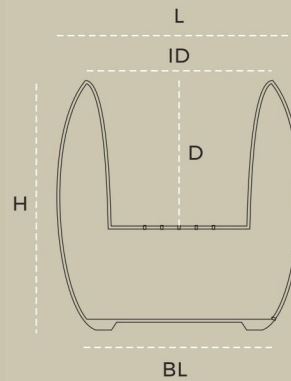

Available in Full Body & Hollow Body

L - Length, BL - Bottom Length, H - Height, D - Depth, ID - Inner Diameter, W - Weight (indicative), L, BL, H, D, ID - inches/centimeters, W - kilograms

### NAME

Gracili 20

	L	BL	H	D	ID	W
in	16	8.25	20.25	10	13	7-9
cm	41	21	51	25.4	33	

Available in Full Body & Hollow Body

L - Length, BL - Bottom Length, H - Height, D - Depth, ID - Inner Diameter, W - Weight (indicative), L, BL, H, D, ID - inches/centimeters, W - kilograms

NAME		L	BL	H	D	ID	W
Corin 42	in	22	12.5	42	21.5	14	14-16
	cm	56	32	107	55	36	
Corin 30	in	21	14.5	30	14.5	16	10.5-12.5
	cm	53	37	76	37	41	
Corin 24	in	23	16	24.5	14	18	11-13
	cm	58	41	62	36	46	
Corin 15	in	14	10.25	14.5	11	11	4-6
	cm	36	26	37	28	28	