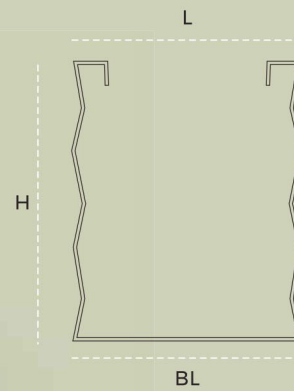

### NAME

Gracili 20

	L	BL	H	D	ID	W
in	16	8.25	20.25	10	13	7-9
cm	41	21	51	25.4	33	

Available in Full Body & Hollow Body

L - Length, BL - Bottom Length, H - Height, D - Depth, ID - Inner Diameter, W - Weight (indicative), L, BL, H, D, ID - inches/centimeters, W - kilograms

# GRAPTOS

Where asymmetry clinches the winner

NAME	Price	
	Graptos 10	Hollow Body Green Glossy ₹ 3,920

NAME	L	BL	H	D	ID	W
Graptos 10	in 14	7	10	-	-	2-3
	cm 36	18	25.4	-	-	

Available in Hollow Body Only

L - Length, BL - Bottom Length, H - Height, D - Depth, ID - Inner Diameter, W - Weight (indicative), L, BL, H, D, ID - inches/centimeters, W - kilograms

NAME		L	BL	H	D	ID	W
Conza 20	in	11.5	11.5	20	-	-	2.5-3.5
	cm	29	29	51	-	-	
Conza 15	in	11.5	11.5	15	-	-	1.5-2.5
	cm	29	29	38	-	-	
Conza 10	in	11.5	11.5	10	-	-	1-2
	cm	29	29	25.4	-	-	

Available in Hollow Body Only

L - Length, BL - Bottom Length, H - Height, D - Depth, ID - Inner Diameter, W - Weight (indicative), L, BL, H, D, ID - inches/centimeters, W - kilograms