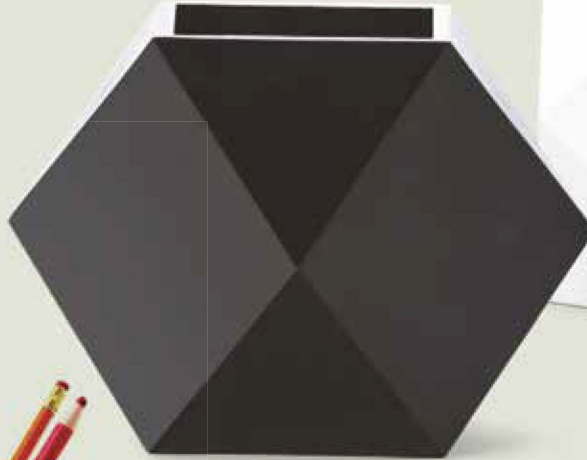

NARAYANA GARDEN ACCESSORIES PVT LTD

Graptos 10