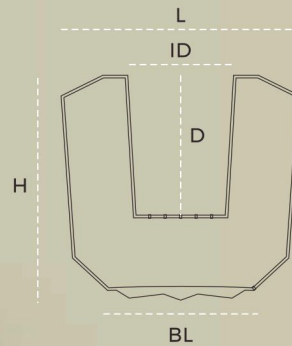

NARAYANA GARDEN ACCESSORIES PVT LTD

NAME	Price			
Escon 24	Full Body Grey Glossy	Full Body Grey Matt	Hollow Body White Glossy	Hollow Body White Matt
	₹ 17,345	₹ 17,345	₹ 12,860	₹ 12,860
Escon 18	Full Body Black Glossy	Full Body Black Matt	Hollow Body Orange Glossy	Hollow Body Orange Matt
	₹ 13,275	₹ 13,275	₹ 9,795	₹ 9,795
Escon 12	Full Body Burntumber Glossy	Full Body Burntumber Matt	Hollow Body Burleywood Glossy	Hollow Body Burleywood Matt
	₹ 10,265	₹ 10,265	₹ 8,060	₹ 8,060

NAME		L	BL	H	D	ID	W
Escon 24	in	26.5	16.5	24	16	13	13-16
	cm	67	42	61	41	33	
Escon 18	in	19.5	12.5	18	10	9.25	6.5-8.5
	cm	50	32	46	25.4	23.5	
Escon 12	in	13.5	8.75	12.5	9	6.25	4-5
	cm	34	22	32	23	16	

Available in Full Body & Hollow Body

L - Length, BL - Bottom Length, H - Height, D - Depth, ID - Inner Diameter, W - Weight (indicative), L, BL, H, D, ID - inches/centimeters, W - kilograms

ESCON

An involuntary 'wow' beckons

www.narayanagardentools.com