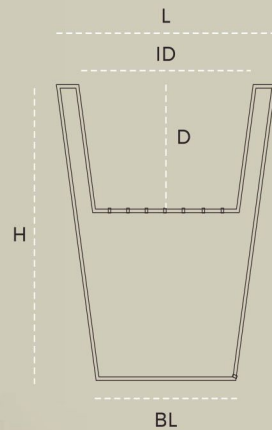

NAME		L	BL	H	D	ID	W
Remino 42	in	25	22	42.5	16	18.5	23-26
	cm	63.5	56	108	41	47	
Remino 30	in	18	16	30	11	13	12-14
	cm	46	41	76	28	33	
Remino 24	in	14.5	12.5	24	9	10.25	7-9
	cm	37	32	61	23	26	
Remino 15	in	9.25	7.75	15	6	6.5	3-4
	cm	23.5	20	38	15	16.5	

Available in Full Body & Hollow Body

L - Length, BL - Bottom Length, H - Height, D - Depth, ID - Inner Diameter, W - Weight (indicative), L, BL, H, D, ID - inches/centimeters, W - kilograms

### NAME

Gracili 20

	L	BL	H	D	ID	W
in	16	8.25	20.25	10	13	7-9
cm	41	21	51	25.4	33	

Available in Full Body & Hollow Body

L - Length, BL - Bottom Length, H - Height, D - Depth, ID - Inner Diameter, W - Weight (indicative), L, BL, H, D, ID - inches/centimeters, W - kilograms