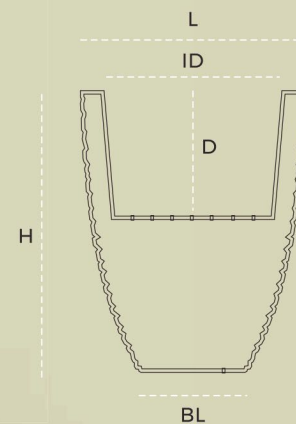

NAME		L	BL	H	D	ID	W
Remino 42	in	25	22	42.5	16	18.5	23-26
	cm	63.5	56	108	41	47	
Remino 30	in	18	16	30	11	13	12-14
	cm	46	41	76	28	33	
Remino 24	in	14.5	12.5	24	9	10.25	7-9
	cm	37	32	61	23	26	
Remino 15	in	9.25	7.75	15	6	6.5	3-4
	cm	23.5	20	38	15	16.5	

Available in Full Body & Hollow Body

L - Length, BL - Bottom Length, H - Height, D - Depth, ID - Inner Diameter, W - Weight (indicative), L, BL, H, D, ID - inches/centimeters, W - kilograms

### NAME

Gracili 20

	L	BL	H	D	ID	W
in	16	8.25	20.25	10	13	7-9
cm	41	21	51	25.4	33	

Available in Full Body & Hollow Body

L - Length, BL - Bottom Length, H - Height, D - Depth, ID - Inner Diameter, W - Weight (indicative), L, BL, H, D, ID - inches/centimeters, W - kilograms