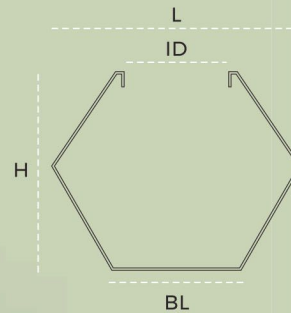

### NAME

Gracili 20

	L	BL	H	D	ID	W
in	16	8.25	20.25	10	13	7-9
cm	41	21	51	25.4	33	

Available in Full Body & Hollow Body

L - Length, BL - Bottom Length, H - Height, D - Depth, ID - Inner Diameter, W - Weight (indicative), L, BL, H, D, ID - inches/centimeters, W - kilograms

Available in Full Body & Hollow Body

L - Length, BL - Bottom Length, H - Height, D - Depth, ID - Inner Diameter, W - Weight (indicative), L, BL, H, D, ID - inches/centimeters, W - kilograms

# GRAPTOS

Where asymmetry clinches the winner

NAME	Price	
	Graptos 10	Hollow Body Green Glossy ₹ 3,920

NAME	L	BL	H	D	ID	W
Graptos 10	in 14	7	10	-	-	2-3
	cm 36	18	25.4	-	-	

Available in Hollow Body Only

L - Length, BL - Bottom Length, H - Height, D - Depth, ID - Inner Diameter, W - Weight (indicative), L, BL, H, D, ID - inches/centimeters, W - kilograms