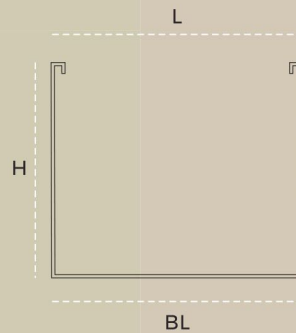

NARAYANA GARDEN ACCESSORIES PVT LTD

NAME	Price	
Atia 15	Hollow Body White Glossy	Hollow Body White Matt
	₹ 4,365	₹ 4,365
Atia 10	Hollow Body Blue Glossy	Hollow Body Blue Matt
	₹ 3,140	₹ 3,140
Atia 7	Hollow Body Orange Glossy	Hollow Body Orange Matt
	₹ 2,325	₹ 2,325
Atia 5	Hollow Body Blue Glossy	Hollow Body Grey Matt
	₹ 1,710	₹ 1,710

NAME		L	BL	H	D	ID	W
Atia 15	in	20.5	14.75	14.75	-	-	3-4
	cm	52	37.5	37.5	-	-	
Atia 10	in	13.5	9.75	9.75	-	-	1-2
	cm	34	25	25	-	-	
Atia 7	in	10.5	7.5	7.5	-	-	0.5-1.5
	cm	27	19	19	-	-	
Atia 5	in	7	5	5	-	-	0.4-0.8
	cm	18	13	13	-	-	

Available in Hollow Body Only

L - Length, BL - Bottom Length, H - Height, D - Depth, ID - Inner Diameter, W - Weight (indicative), L, BL, H, D, ID - inches/centimeters, W - kilograms

ATIA

Triangular wonder that defies convention

www.narayanagardentools.com