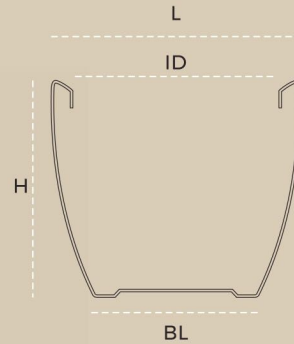

NARAYANA GARDEN ACCESSORIES PVT LTD

NAME	Price	
Altami 19	Hollow Body White Glossy	Hollow Body White Matt
	₹ 5,900	₹ 5,900
Altami 15	Hollow Body Black Glossy	Hollow Body Black Matt
	₹ 4,445	₹ 4,445
Altami 13	Hollow Body Brown sugar Glossy	Hollow Body Orange Matt
	₹ 3,870	₹ 3,870
Altami 11	Hollow Body Black Glossy	Hollow Body Green Matt
	₹ 3,020	₹ 3,020
Altami 9	Hollow Body White Glossy	Hollow Body Grey Matt
	₹ 2,620	₹ 2,620

NAME		L	BL	H	D	ID	W
Altami 19	in	21	14	18.5	-	17.5	4-6
	cm	53	35.5	47	-	44	
Altami 15	in	16.5	11	14.5	-	13.5	3-4
	cm	42	28	37	-	34	
Altami 13	in	14.5	9.5	12.5	-	12	2-3
	cm	37	24	32	-	30.5	
Altami 11	in	12	8	10.5	-	10	1.5-2.5
	cm	30.5	20	27	-	25.4	
Altami 9	in	9.75	6.5	8.5	-	8	1-2
	cm	25	16.5	21.5	-	20	

Available in Hollow Body Only

L - Length, BL - Bottom Length, H - Height, D - Depth, ID - Inner Diameter, W - Weight (indicative), L, BL, H, D, ID - inches/centimeters, W - kilograms

ALTAMI

Modern leaf from a classic book

www.narayanagardentools.com