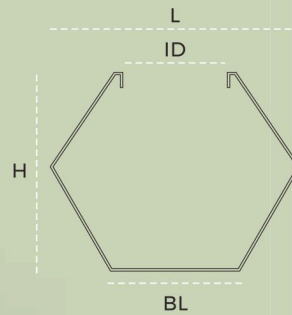

### NAME

Gracili 20

	L	BL	H	D	ID	W
in	16	8.25	20.25	10	13	7-9
cm	41	21	51	25.4	33	

Available in Full Body & Hollow Body

L - Length, BL - Bottom Length, H - Height, D - Depth, ID - Inner Diameter, W - Weight (indicative), L, BL, H, D, ID - inches/centimeters, W - kilograms

L - Length, BL - Bottom Length, H - Height, D - Depth, ID - Inner Diameter, W - Weight (indicative), L, BL, H, D, ID - inches/centimeters, W - kilograms

# GRAPTOS

Where asymmetry clinches the winner

NAME	Price	
	Graptos 10	Hollow Body Green Glossy ₹ 3,920

NAME		L	BL	H	D	ID	W
Graptos 10	in	14	7	10	-	-	2-3
	cm	36	18	25.4	-	-	

Available in Hollow Body Only

L - Length, BL - Bottom Length, H - Height, D - Depth, ID - Inner Diameter, W - Weight (indicative), L, BL, H, D, ID - inches/centimeters, W - kilograms

NAME		L	BL	H	D	ID	W
Atia 15	in	20.5	14.75	14.75	-	-	3-4
	cm	52	37.5	37.5	-	-	
Atia 10	in	13.5	9.75	9.75	-	-	1-2
	cm	34	25	25	-	-	
Atia 7	in	10.5	7.5	7.5	-	-	0.5-1.5
	cm	27	19	19	-	-	
Atia 5	in	7	5	5	-	-	0.4-0.8
	cm	18	13	13	-	-	