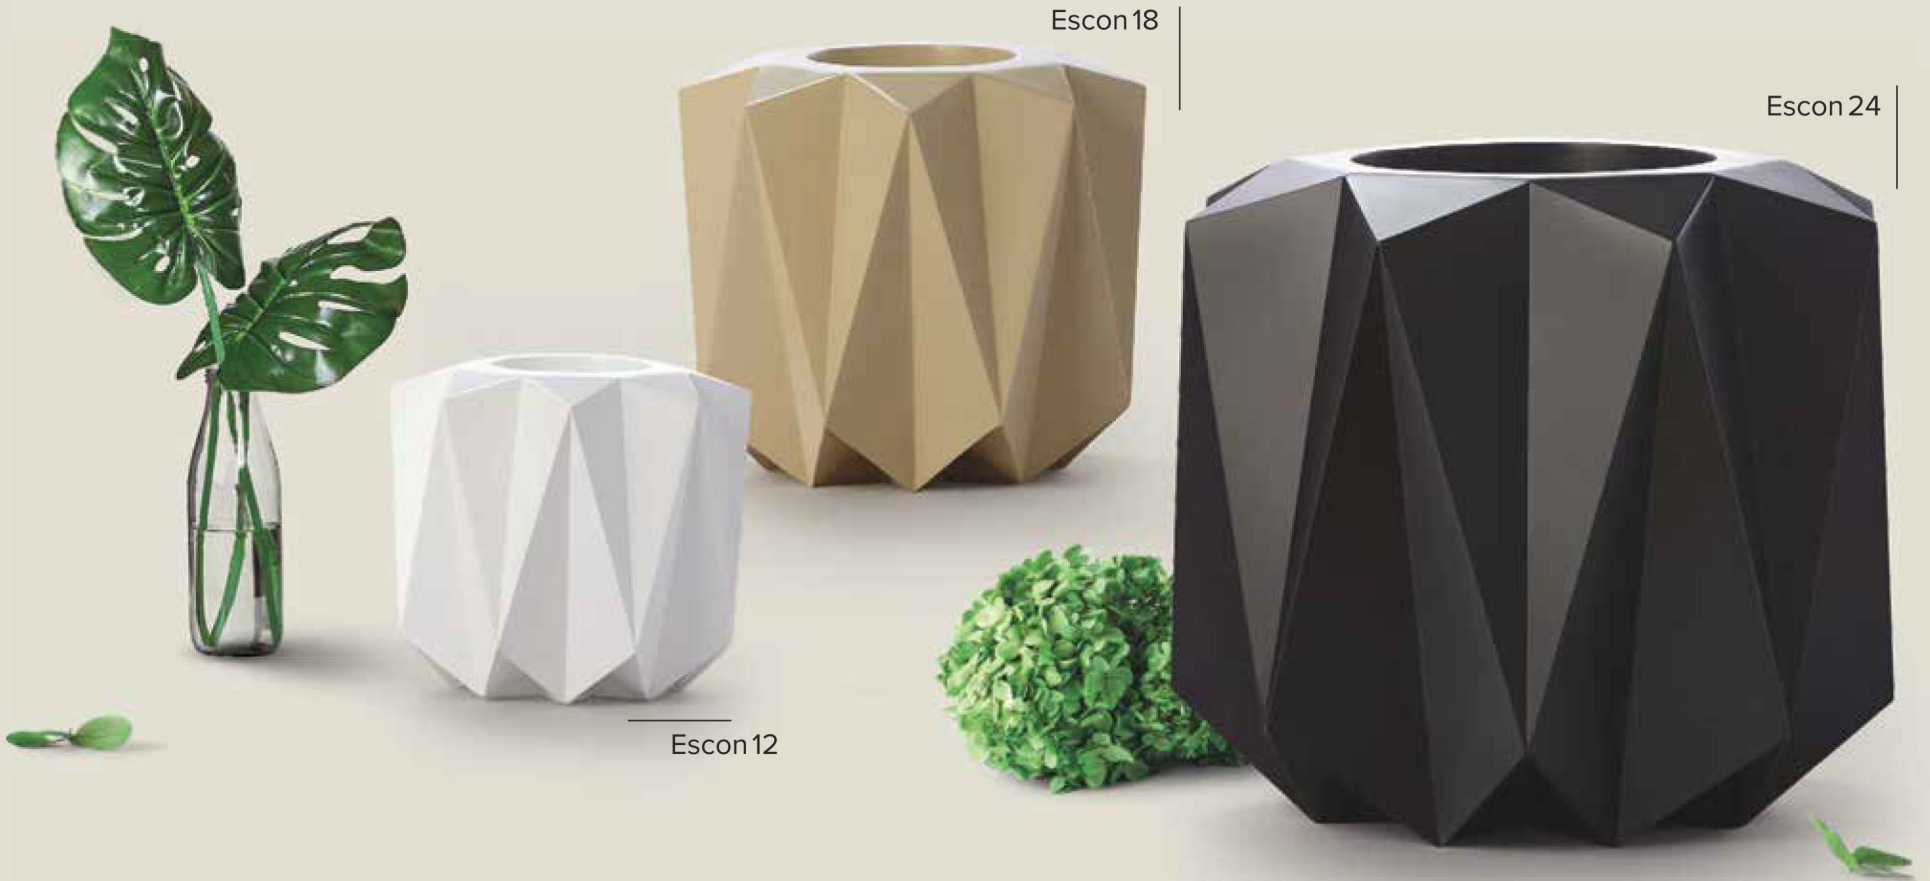

NARAYANA GARDEN ACCESSORIES PVT LTD

Escon 18

Escon 24

Escon 12