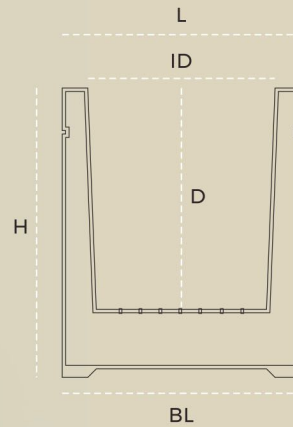

Remino 15

NAME	L	BL	H	D	ID	W
Circo 32	in 18	18	32	16.5	13.75	10-13
	cm 46	46	81	42	34	
Circo 22	in 16	16	22	16.25	11.75	7-10
	cm 41	41	56	41	30	
Circo 17	in 14	14	17	12	10.75	5-7
	cm 36	36	43	30.5	27	
Circo 12	in 12	12	12	9.5	8.75	3-5
	cm 30.5	30.5	30.5	24	22	

Available in Full Body & Hollow Body

L - Length, BL - Bottom Length, H - Height, D - Depth, ID - Inner Diameter, W - Weight (indicative), L, BL, H, D, ID - inches/centimeters, W - kilograms

CIRCO

Where the circle of design completes