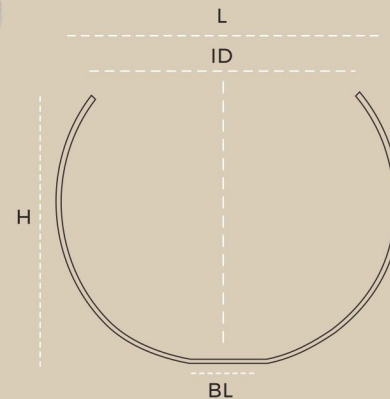

NARAYANA GARDEN ACCESSORIES PVT LTD

NAME	Price		
Rib Bowl	BIG - White	BIG - Grey	BIG Double Stone
	₹ 9,025	₹ 9,025	₹ 9,025
Rib Bowl	Small White	Small Grey	Small Double Stone
	₹ 3,325	₹ 3,325	₹ 3,325

NAME		L	BL	H	D	ID	W
Rib Bowl Big	in	19	10.5	19	-	16.5	7 - 9
	cm	49	27	48	-	42	
Rib Bowl Small	in	11.5	5.5	12.7	-	9.7	3 - 4
	cm	30	14	33	-	24.8	

Available in Rib High Pot

L - Length, BL - Bottom Length, H - Height, D - Depth, ID - Inner Diameter, W - Weight (indicative), L, BL, H, D, ID - inches/centimeters, W - kilograms

RIB BOWL