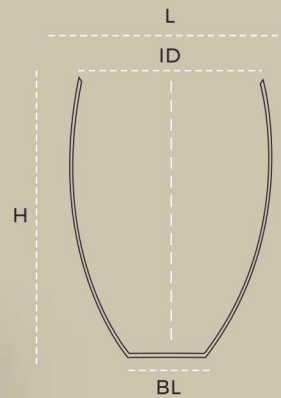

NARAYANA GARDEN ACCESSORIES PVT LTD

NAME	Price		
Rib High	BIG - White	BIG - Grey	BIG Double Stone
	₹ 9,500	₹ 9,500	₹ 9,500
Rib High	Medium White	Medium Grey	BIG Double Stone
	₹ 4,750	₹ 4,750	₹ 4,750

NAME		L	BL	H	D	ID	W
Rib High Big	in	18.5	10.2	33.5	-	15.5	10-11
	cm	47.5	26	85	-	39.5	
Rib High Small	in	13	7.5	23.2	-	11.5	4 - 5
	cm	33	18.5	59	-	29	

Available in Rib High Pot

L - Length, BL - Bottom Length, H - Height, D - Depth, ID - Inner Diameter, W - Weight (indicative), L, BL, H, D, ID - inches/centimeters, W - kilograms

RIB HIGH