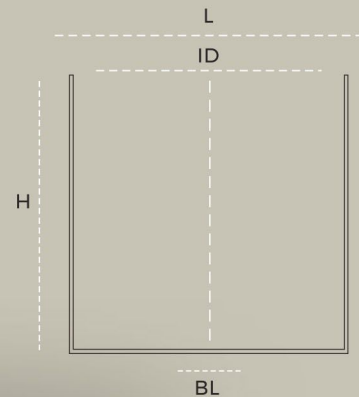

NAME		L	BL	H	D	ID	W
Rib High Big	in	18.5	10.2	33.5	-	15.5	10-11
	cm	47.5	26	85	-	39.5	
Rib High Small	in	13	7.5	23.2	-	11.5	4 - 5
	cm	33	18.5	59	-	29	

Available in Rib High Pot

L - Length, BL - Bottom Length, H - Height, D - Depth, ID - Inner Diameter, W - Weight (indicative), L, BL, H, D, ID - inches/centimeters, W - kilograms

NAME		L	BL	H	D	ID	W
Rib Bowl Big	in	19	10.5	19	-	16.5	7 - 9
	cm	49	27	48	-	42	
Rib Bowl Small	in	11.5	5.5	12.7	-	9.7	3 - 4
	cm	30	14	33	-	24.8	

Available in Rib High Pot

L - Length, BL - Bottom Length, H - Height, D - Depth, ID - Inner Diameter, W - Weight (indicative), L, BL, H, D, ID - inches/centimeters, W - kilograms

RIB BOWL

NARAYANA GARDEN ACCESSORIES PVT LTD

Duel Tone

Grey

White

NARAYANA GARDEN ACCESSORIES PVT LTD

NAME	Price		
Rib Square	Small White ₹ 2,565	Small Grey ₹ 2,565	Small Double Stone ₹ 2,565

NAME		L	BL	H	D	ID	W
Rib Square Small	in	12	12	12	-	10	2.5 - 3.5
	cm	30	30	30	-	25.5	

Available in Rib High Pot

L - Length, BL - Bottom Length, H - Height, D - Depth, ID - Inner Diameter,
W - Weight (indicative), L, BL, H, D, ID - inches/centimeters, W - kilograms

RIB SQUARE

NARAYANA GARDEN ACCESSORIES PVT LTD