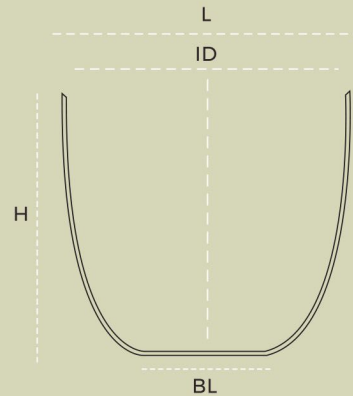

NARAYANA GARDEN ACCESSORIES PVT LTD

NAME	Price		
Rib Short	BIG - White	BIG - Grey	BIG Double Stone
	₹ 6,650	₹ 6,650	₹ 6,650
Rib Short	Medium White	Medium Grey	BIG Double Stone
	₹ 4,750	₹ 4,750	₹ 4,750
Rib Short	Small White	Small Grey	Small Double Stone
	₹ 3,325	₹ 3,325	₹ 3,325

NAME		L	BL	H	D	ID	W
Rib Short Big	in	21.3	13.8	21	-	19	6 - 7
	cm	54	35	53	-	48	
Rib Short Medium	in	17	11	17	-	14.7	4 - 5
	cm	43	28	43	-	37	
Rib Short Small	in	14	8.7	13.7	-	11.7	3 - 4
	cm	35	22	35	-	29.5	

Available in Rib High Pot

L - Length, BL - Bottom Length, H - Height, D - Depth, ID - Inner Diameter, W - Weight (indicative), L, BL, H, D, ID - inches/centimeters, W - kilograms

RIB SHORT