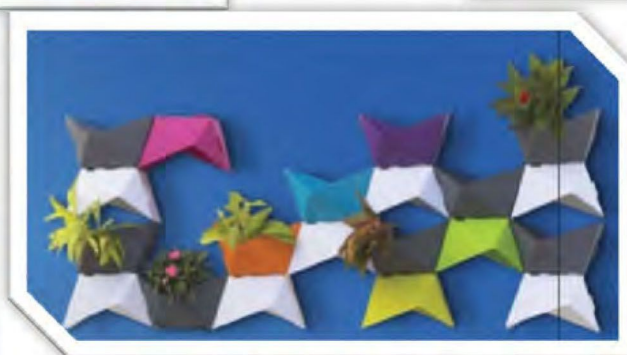

## Wonder Wall

- Innovative vertical gardening system.
- Easy to mount on walls as compared to traditional vertical gardening system.
- Based on beautiful origami design.
- Allows for a greater creativity in the design.